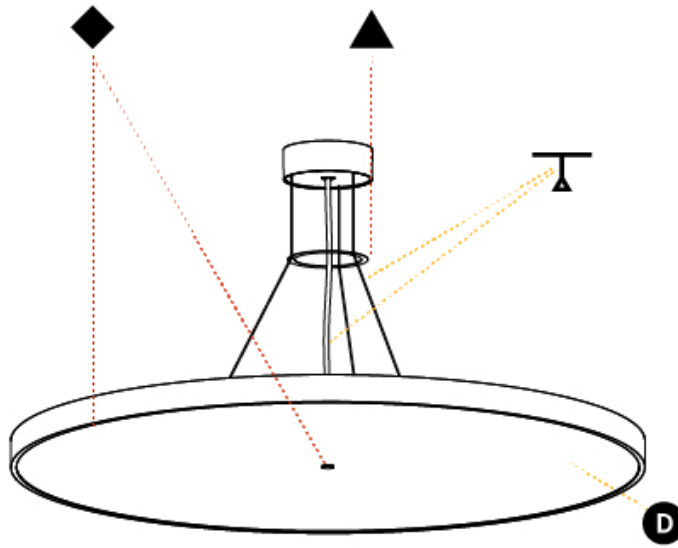

SIGN DIVA SUSPENSION

A300007-

PROJECT	_____
TYPE	_____
SPECIFIER	_____
QUANTITY	_____
DATE	_____