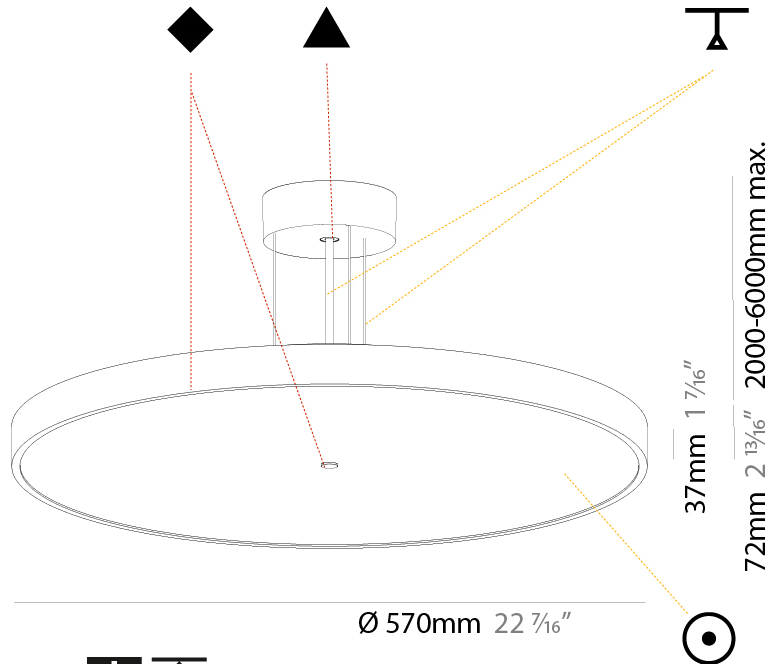

GENERAL

Series: Sign Diva
Subseries: Sign Diva
Brand: Prolicht
Division: Architectural
Mounting Type: Suspension
Mounting Location: Ceiling
Subcategory: Pendant

PHYSICAL

Shape: Round
Diameter (mm): 570
Diameter (in): 22 7/16
Height (mm): 72
Height (in): 2 13/16
Max. Overall Height (mm): 6072
Max. Overall Height (in): 239 1/16
Light Distribution: Direct
Weight (kg): 7.802
Weight (lbs): 17.2

Diffuser: [PMMA - Opal / Micro-Prism / Sparkling Secret / Vintage Industrial with Shine Ring](#)

Fixture Finish: [SSR / BKV / CWI / CRY / HAB / UFT / ITA / RUA / FTG / MYG / LOD / PUS / FRO / FUP / KIA / POP / BLS / SPG / MEY / GOH / GUM / CHC / COM / ABZ / JAG / OBR / MOS / ROR](#)

Fixture Material: [Extruded Aluminum / Steel](#)

Cable Details: [2000mm or 6000mm Transparent Cable](#)

ELECTRICAL

Lamp Type: LED (Zhaga Standard)
Input Wattage (W): 58.3
Total Output Wattage (W): 53
Dimming: [Tri-Mode (Non-Dimming and Phase Dimming (120Vac only) and 0-10V Dimming)](#)
Driver Included: Yes
Driver Location: Integrated
Driver Type: Constant Current - Universal
Driver Class: Class 2
Input Voltage (V): 120 - 277
Constant Current (MA): 350

LED

Color Temperature (°K): [2700 / 3000 / 3500 / 4000](#)
Max. Delivered Lumen (lm): 5060 / 6120 / 6233 / 6360
CRI: >90 CRI
Lamp Life (hrs): 50000

OPTICAL

RATINGS AND CERTIFICATIONS

Certified By: Certified for North American Standards
IP rating: IP20

PROJECT _____
TYPE _____
SPECIFIER _____
QUANTITY _____
DATE _____