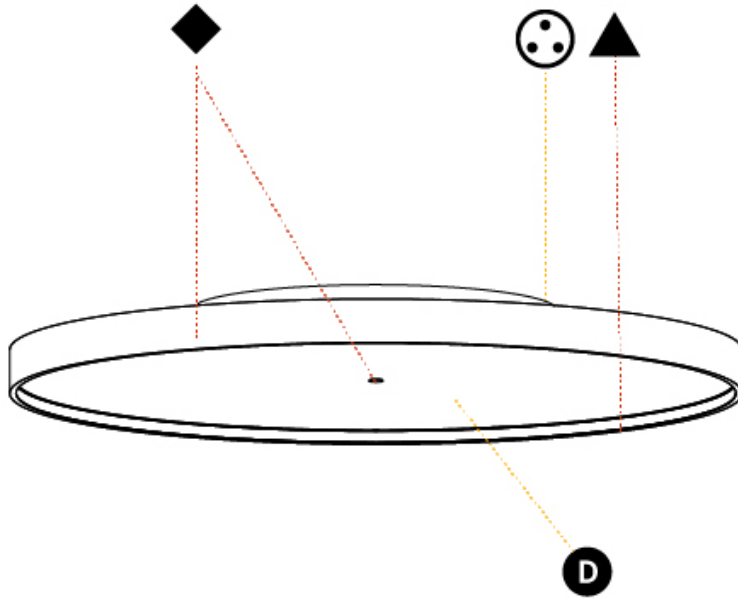

SIGN DIVA SURFACE

A3D088-

PROJECT
TYPE
SPECIFIER
QUANTITY
DATE